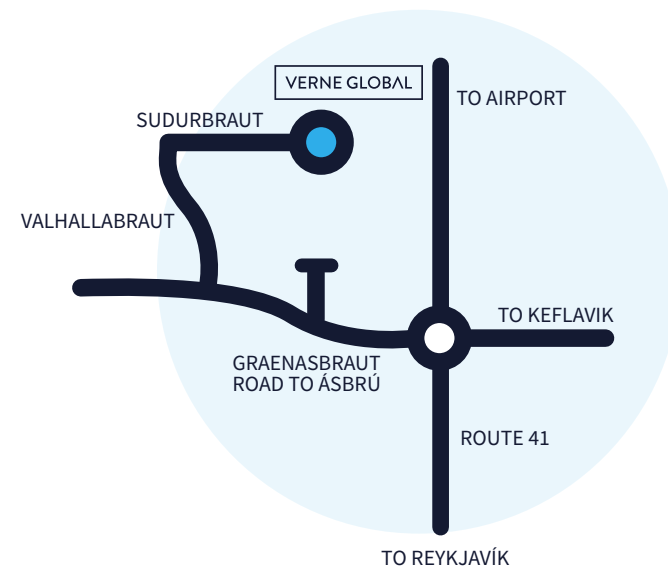

VISITING VERNE GLOBAL

Verne Global, Valhallarbraut 868, 262 Reykjanesbaer (Ásbrú), Iceland | info@verneglobal.com | verneglobal.com

INTERNATIONAL AIRPORT HUBS 		
Direct connections to Iceland (KEFLAVIK)		
	AIRPORTS	AIRLINES
USA West Coast, Central and East Coast	Anchorage, Baltimore, Boston, Chicago, Denver, Halifax, Minneapolis, New York (JFK & Newark), Orlando, Portland, San Francisco, Seattle, Washington DC	Icelandair, Delta, WOW air
Canada	Edmonton, Halifax, Montreal, Toronto, Vancouver	Icelandair, Delta
UK & Ireland	Aberdeen, Belfast, Birmingham, Bristol, Dublin, Edinburgh, Glasgow, London (Heathrow, Gatwick, City, Luton, Stanstead), Manchester	Icelandair, British Airways, Easyjet, WOW air, Flybe
Central and Southern Europe	Amsterdam, Barcelona, Berlin, Brussels, Frankfurt, Geneva, Hamburg, Milan, Munich, Paris, Rome, Vilnius, Warsaw, Zurich	Icelandair, SAS, Easyjet, Norwegian, WOW air, Vueling, GermanWings, Lufthansa, Primera, Wizz air
Scandinavia	Bergen, Billund, Copenhagen, Gothenburg, Helsinki, Oslo, Stavenger, Stockholm, Trondheim	Icelandair, SAS, WOW air

DIRECTIONS FROM KEFLAVIK AIRPORT

(GPS Coordinates: [63.976079,-22.57358](#))

1. Following signs to Reykjavík, exit the airport via route 41/Reykjanesbraut.
2. After 5km, at the second roundabout, take a right turn onto Grænásbraut (sign-posted Ásbrú).
3. After 350 meters, take a second right turn onto Valhallarbraut.
4. After 250 meters, take a right turn onto Sudurbraut and proceed straight ahead through gates towards the data center buildings.
5. After passing through the gates, head towards the first building and customer parking is 50 meters on your left.